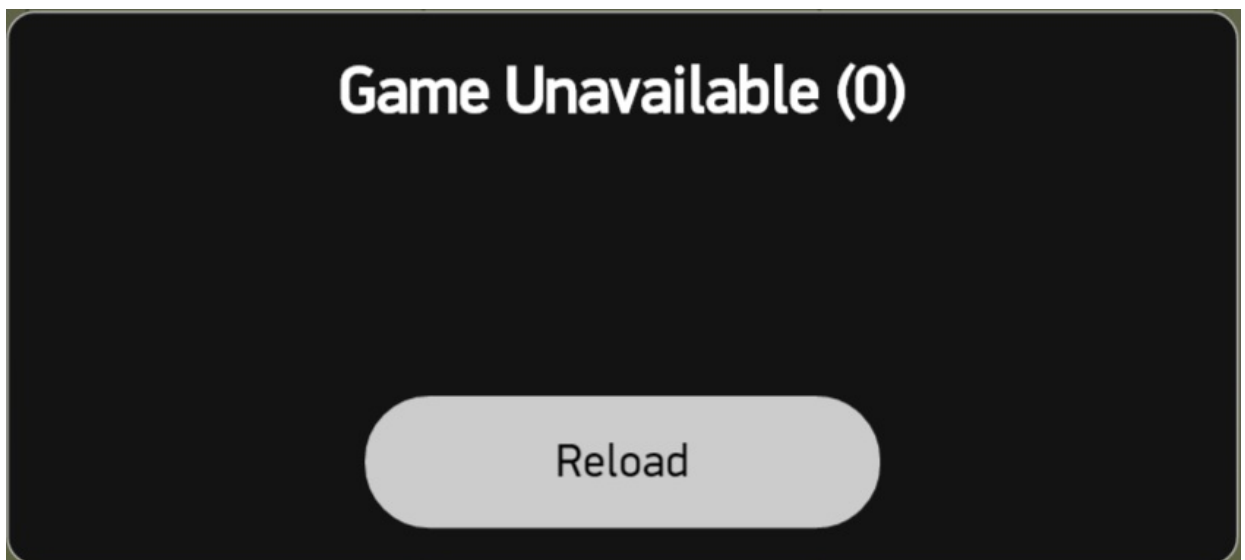

ADDITIONAL INFORMATION

Randomisation

Random Number Generator (RNG)

The algorithm used for random number generation (RNG) is Fortuna, a cryptographically secure pseudorandom number generator (PRNG) devised by Bruce Schneier and Niels Ferguson. For more information, see the document Random Number Generation.

The Random Number Generator and its implementation has been tested and approved/certified for randomness according to prevailing industry standards by an accredited, independent, 3rd party test facility.

Malfunction Management

If a player attempts to access a game using an invalidated session, (for example, due to inactivity or system restart) an error message is displayed in the game. The player can then log on again and resume game play. The game state is always stored so the player can resume game play exactly where he or she left off.

In case of an HTTP error, network timeout or server error a "technical error" message will be displayed to the player and the game will stay in an "unavailable" state until the player reloads the game at a time when the game becomes available.

If a session times out, a "session timeout" message will be displayed to the player and the game will stay in an "unavailable" state until the player reloads the game.