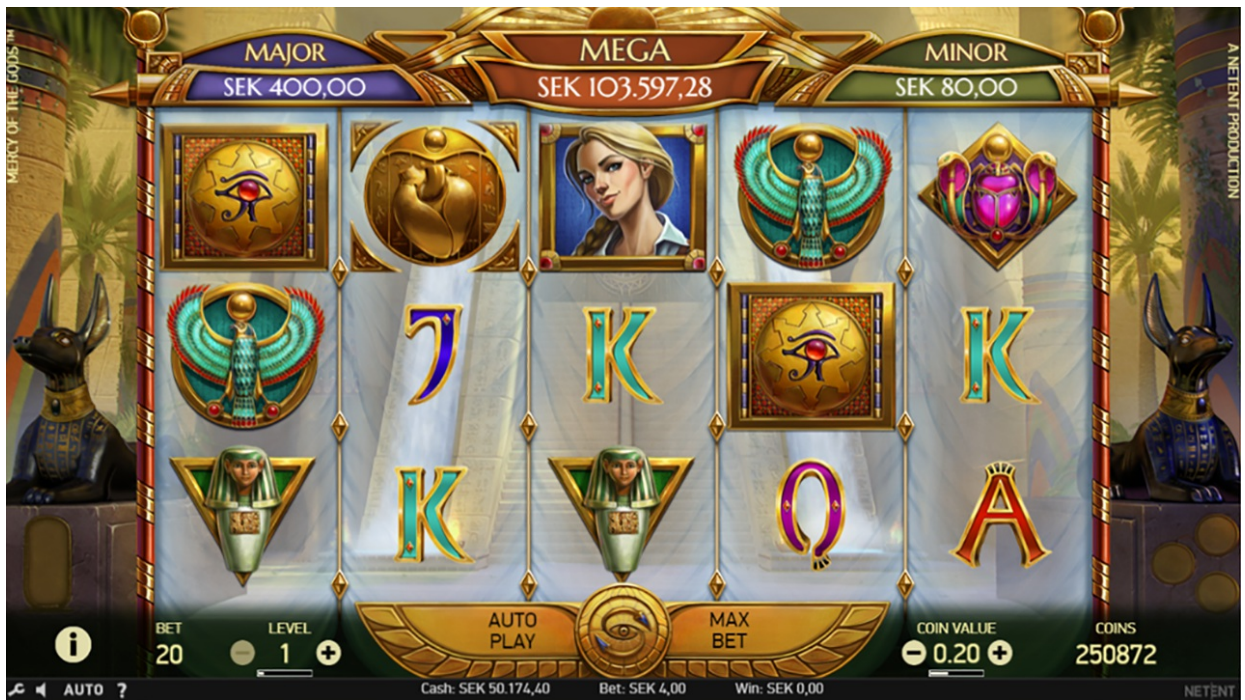

MERCY OF THE GODS™

Game Type: Video Slot Game

Return to Player: 96.64%

NetEnt™ dares you to throw yourself into the Mercy of the Gods™!
The adventurous archaeologist finds an ancient pyramid. Nothing can stop her from discovering its treasures! Isis, the Goddess of life and prosperity, awards Gift of Life Re-Spins with the added Gift of Double Wilds. Scatter, or the eye of Ra, opens the way to Free Spins on the top of the pyramid - with enough courage and Bonus symbols to get into the realm of Anubis, the good in her heart will help win the Gift of Wealth Jackpot.

Game Sheet Version: 1.0
Date: 2018-10-31

NETENT

ABOUT MERCY OF THE GODS™

GENERAL INFORMATION

| | |
|---|---|
| Game Type | Video Slot Game |
| Reel Type | Spinning Reels |
| Reels, Lines | 5 reels, 3 rows, 20 bet lines (fixed) |
| Default Bet Levels | 1 - 10 |
| Default Coin Values (€) | 0.01, 0.02, 0.05, 0.1, 0.2, 0.5 |
| Default Min / Max Bet (€) | 0.2 / 100 |
| Minimum Free Round Values (Please check your current free round values) | Bet level 1, 20 bet lines, €0.01 coin value (cost €0.2) |