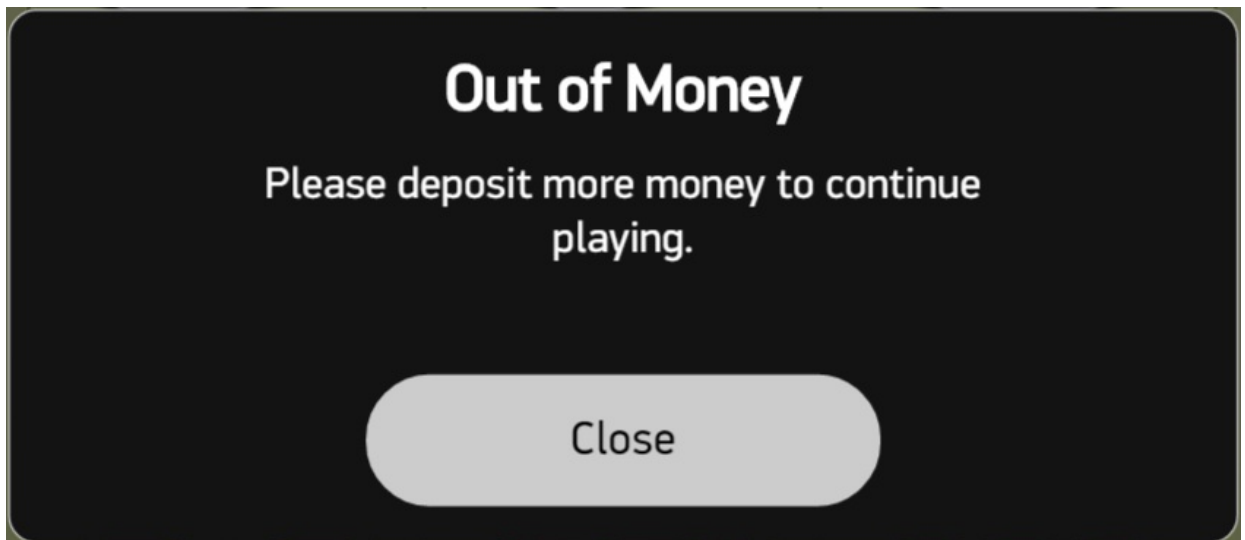

(Italy jurisdiction only) Further information on management of malfunctions is also described in section 3.2.1 of the Gaming Platform (Progetto Della Piattaforma Di Gioco) document. This document provides details on how a player is informed of balance return payments and the technical process.

Information regarding session timeouts and malfunctions is provided to the player via the game rules. Specifically, the player is informed that "In the event of malfunction of the gaming hardware/software, all affected game bets and payouts are rendered void and all affected bets refunded."

Information to the Player

Players receive a response required message every hour of continuous play: They cannot continue playing unless they respond to the message which provides them with details about the amount bet and won so far during game play.

Players also have access to their game session history and game rules from within the game at all times.

Game Simulation

A demo version of the game is available at <http://www.netent.com/games/>