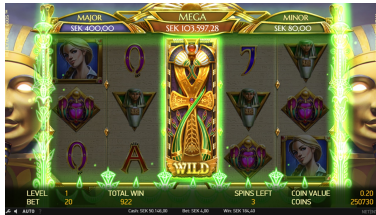

TECHNICAL INFORMATION

| | |
|--------------------|--|
| Game ID | mercyofthegods_not_mobile (basic wallet) mercyofthegods_not_mobile_sw (seamless wallet) |
| Display Resolution | 1280 x 720 |
| Aspect Ratio | 16:9 |
| Technology | HTML5 |
| Deployment | Refer to CasinoModule Help for information about launching CasinoModule games. |

GAME DESIGN

Gift of Life Re-Spins

Gift of Double Wilds

Free Spins activation

Free Spins

Gift of Life Re-Spins & Gift of Double Wilds

In the main game and Free Spins, one or more Wild symbols landing on the reels activate Gift of Life Re-Spins. In Gift of Life Re-Spins, each Wild symbol moves one row down on each spin until all Wild symbols disappear from the reels. A Wild symbol landing behind another Wild symbol in the Gift of Life Re-Spins expands to cover the entire reel and re-activates the Gift of Life Re-Spins.

Gift of Wealth Jackpot is a 3x5 game with each position being a separate reel.

Bonus symbols landing on the reels remain on the reels until the end of the Gift of Wealth Jackpot.

Each Bonus symbol has a random coin value of 10-200 times the bet level.